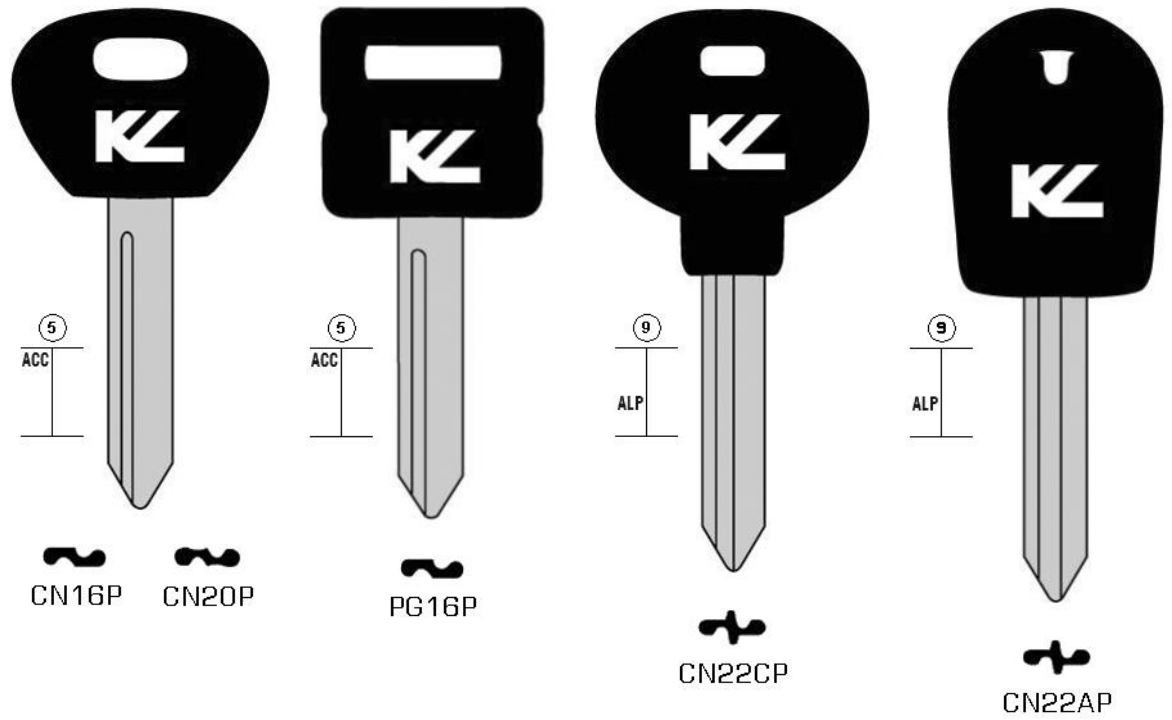

SIMPLEX (F)